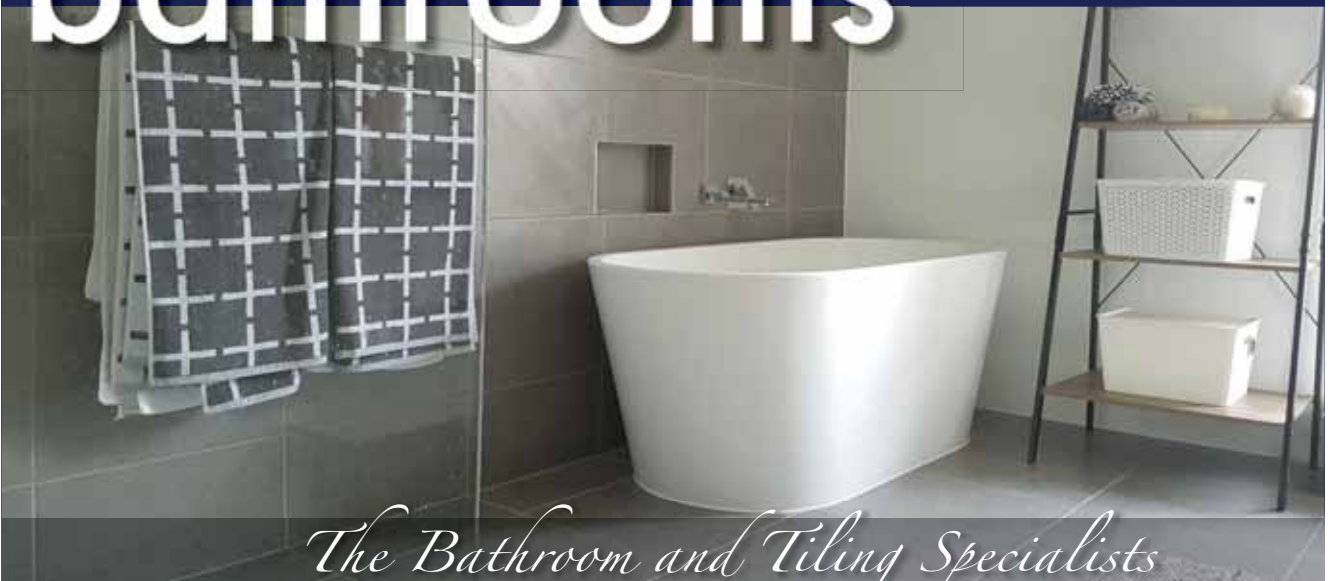

BATS bathrooms

The Bathroom and Tiling Specialists

batsbathrooms.com.au